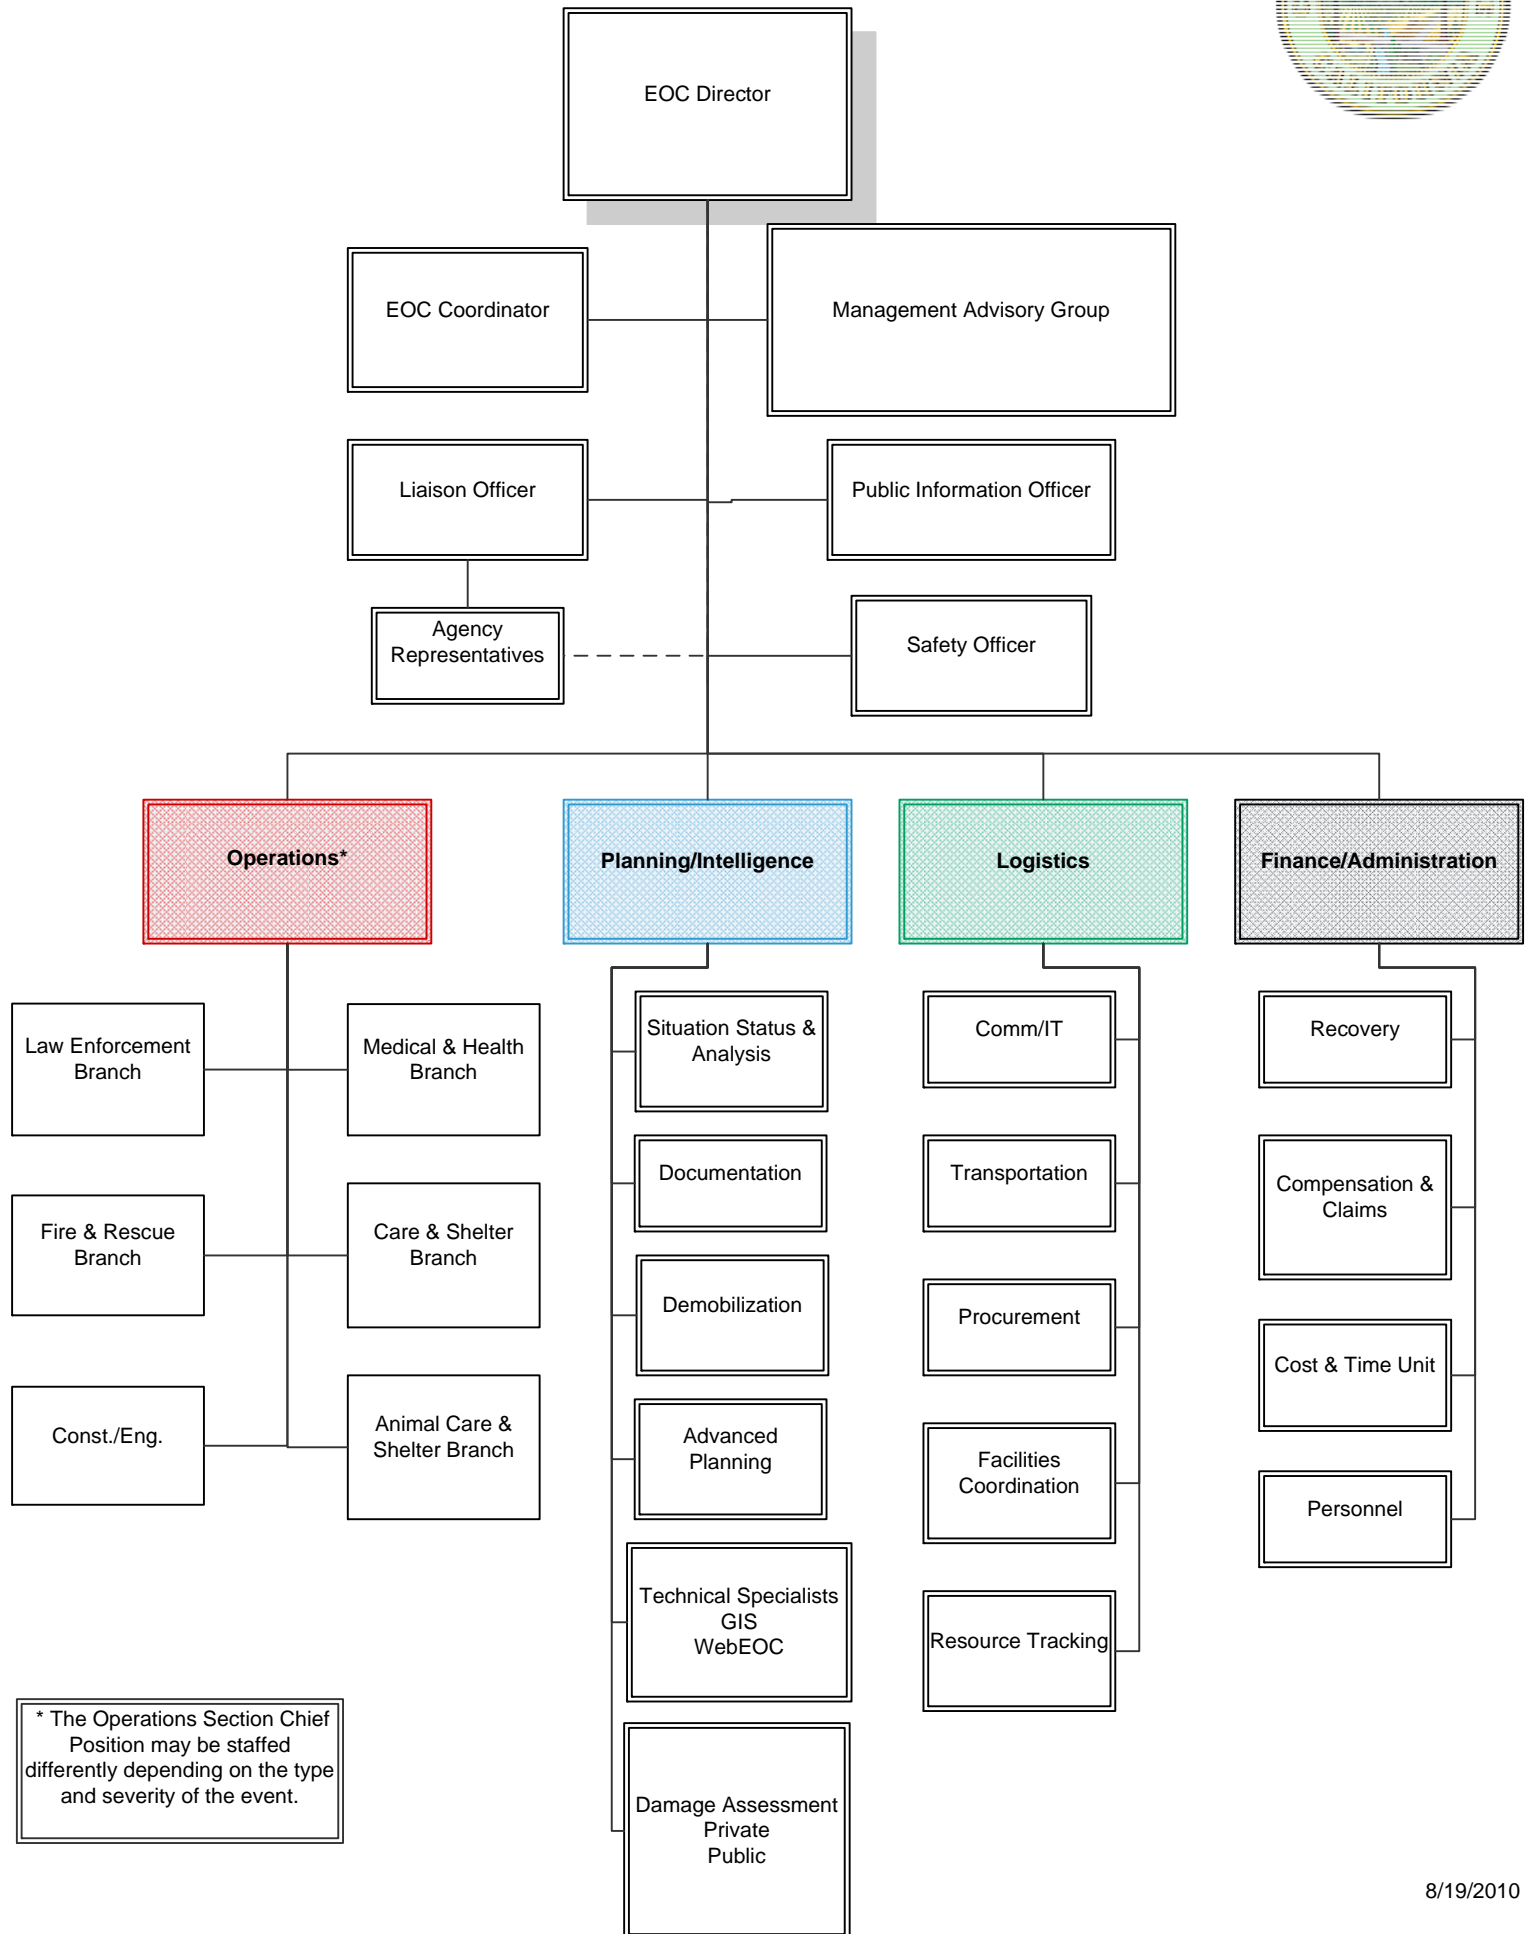

Tulare County Emergency Operations Center (EOC) Organization Chart

* The Operations Section Chief Position may be staffed differently depending on the type and severity of the event.